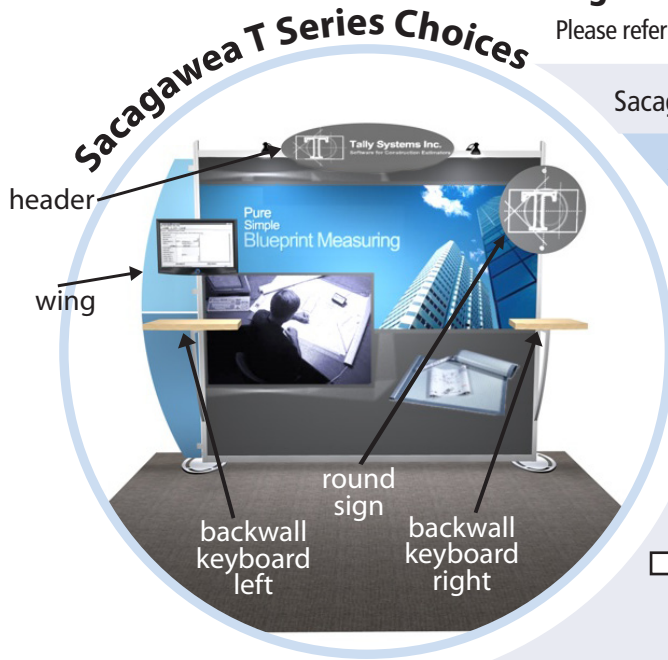

Sacagawea T Series Portable Hybrid Displays

Please refer to the **specific** 10 foot or 20 foot **kit** for **available options**.

Sacagawea Portable Hybrid Display Kit # _____

Aluminum Extrusion Frame (Select One)